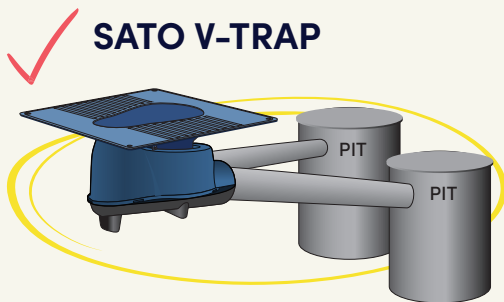

## CONNECTION SYSTEM

The twin outlet V-trap connection and sealing system helps to minimise odours by diverting waste to two offset pits and supports safely managed sanitation.

- Self sealing trap door to minimise odours and enhance user experience
- Saves water. The pan uses less than one litre per flush – 80% less than conventional toilet pans
- Simplifies both construction and the switching between two pits
- Visually appealing – its bright colour and unique award-winning design is a welcome addition to any twin pit
- Increased safety. Limited outlet aperture helps to prevent young children from falling into pits
- Easy and cost effective to install and maintain
- Sanitation for a lifetime – our 'trap door' mechanism has been tested to last the equivalent of 100 years of use by a household of five

### Features

- The V-Trap is designed to house the pan on top and two pipes to the side that directs waste to twin offset pits for waste collection
- When one pit is full, the innovative switching mechanism makes it simple and fast to change the outlet from one pit to another
- The V-trap replaces both the P-trap and the junction chamber to reduce complexity, installation time, and clogging
- There are different product solutions for India and Africa

### Advantages of V-Trap over conventional P-trap and diversion box system

Traditional traps can be expensive and complex to construct, requiring more space and water per flush. Often the diversion box can clog up and the switching mechanism is both complex and manual. This makes it difficult to build and maintain requiring the support of a skilled mason.