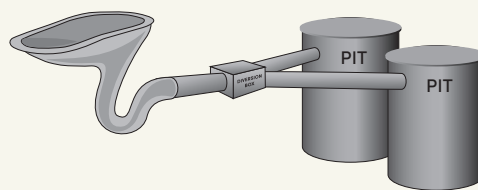

CONVENTIONAL TRAP