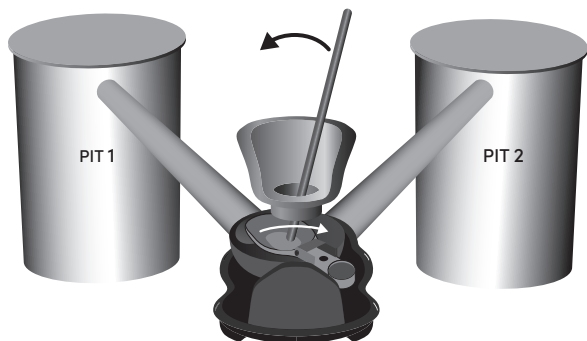

V-TRAP

INSTALLATION GUIDE

SÄTO

**A BETTER LIFE.
EVERY DAY.**

7

8

www.sato.lixil.com/support

SATO
A BETTER LIFE.
EVERY DAY.