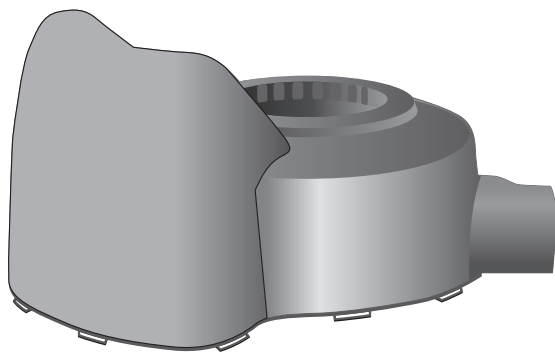

V-TRAP

INSTALLATION GUIDE

SÄTO

**A BETTER LIFE.
EVERY DAY.**

7

8

www.sato.lixil.com/support

SATO
A BETTER LIFE.
EVERY DAY.