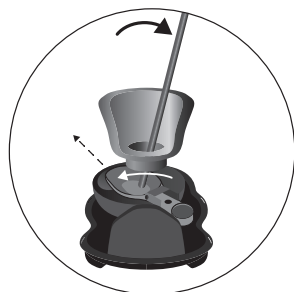

V-TRAP

INSTALLATION GUIDE

SÄTO

**A BETTER LIFE.
EVERY DAY.**

7

8

www.sato.lixil.com/support

SATO
A BETTER LIFE.
EVERY DAY.