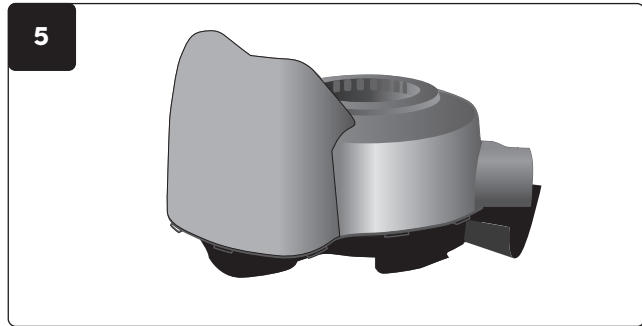

V-TRAP

INSTALLATION GUIDE

SÄTO

**A BETTER LIFE.
EVERY DAY.**

7

8

www.sato.lixil.com/support

SATO
A BETTER LIFE.
EVERY DAY.