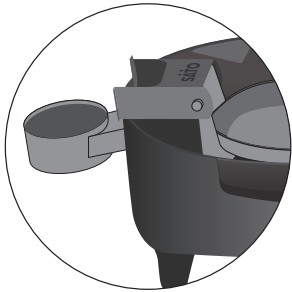

V-TRAP

INSTALLATION GUIDE

SÄTO

**A BETTER LIFE.
EVERY DAY.**

7

8

www.sato.lixil.com/support

SATO
A BETTER LIFE.
EVERY DAY.