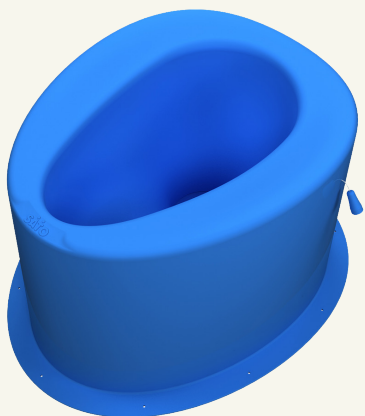

SATO
STOOL
(Blue)