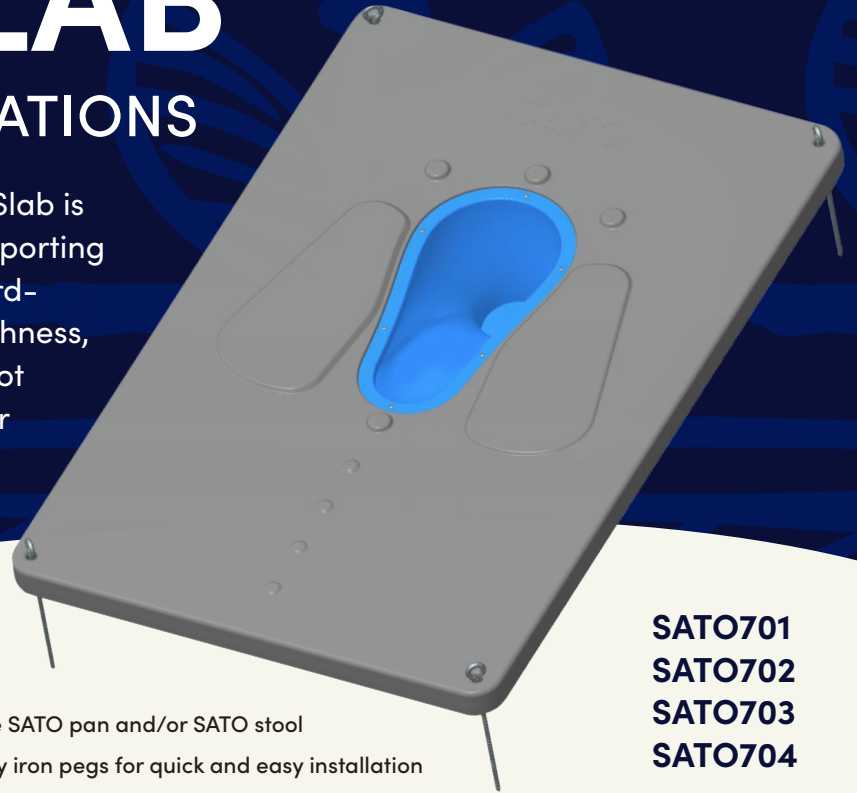

SATO SLAB

PRODUCT SPECIFICATIONS

The sturdy and quick-to-install SATO Slab is designed to be easy to clean, self-supporting and suitable for all climates. The award-winning toilet pan design delivers freshness, comfort, and safety to those that do not have access to running water or sewer systems.

SATO701
SATO702
SATO703
SATO704

BENEFITS

- Self-supporting slab that comes complete with the SATO pan and/or SATO stool
- It requires minimal assembly and comes with sturdy iron pegs for quick and easy installation
- The one-piece slab has non-slip foot plates and is easy to clean with regular off-the-shelf product
- Raised bumps provide a pathway for the visually impaired
- Increased safety. Limited outlet aperture helps to prevent young children accidental falling into pits
- Designed for use with single and twin offset pits when used in conjunction with the I-Trap and V-Trap connection systems

KEY FEATURES

- Our innovative SATO pan bird door technology creates a self-closing counterweight action to create an air-tight seal to minimize odours
- Optimal counterweight action lets waste and flush water pass through, but otherwise stays closed
- The trap door reduces the transmission of preventable diseases from insects that come into contact with human waste
- Available in four configurations including stool and offset pit options
- Constructed from durable plastic

SATO
A BETTER LIFE.
EVERY DAY.

1

SPECIFICATIONS

	Sato slab with bird door toilet pan	Sato slab with bird door toilet pan and stool	Sato slab with toilet pan for offset pits	Sato slab with toilet pan and stool for offset pits
Product Codes:	701	702	703	704
Dimensions:	1200mm (L) X 800mm (W) X 53mm (+3mm with footrest) (H)	1200mm (L) X 800mm (W) X 553mm (H)	1200mm (L) X 800mm (W) X 53mm (+3mm with footrest) (H)	1200mm (L) X 800mm (W) X 636mm (H)
Weight:	10-11kgs (slab only)			
Colour:	Blue			
Materials:	HDPE			