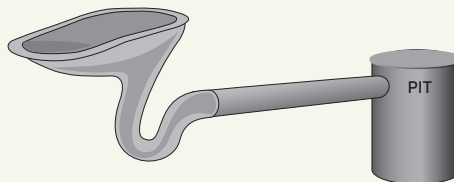

SATO I-TRAP

CONNECTION SYSTEM

The I-tap single outlet connection & sealing system helps to minimise odours by diverting waste to an offset single pit.

- Self sealing trap door to minimise odours and enhance user experience
- Saves water. The pan uses less than one litre per flush – 80% less than conventional toilet pans
- Visually appealing – its bright colour and unique award-winning design is a welcome addition to any direct pit
- Increased safety. Limited outlet aperture helps to prevent young children from falling into pits
- Easy and cost effective to install and maintain
- Sanitation for a lifetime – our 'trap door' mechanism has been tested to last the equivalent of 100 years of use by a household of five

Features

- The I-Trap is designed to house the pan on top and a pipe to the side that directs waste to a single pit
- There are different product solutions with integrated stool and pans available in Southeast Asia

Advantages of I-Trap over conventional P-trap systems

- The I-Trap is designed to house the pan on top and a pipe to the side that directs waste to a single pit
- There are different product solutions with integrated stool and pans available in Southeast Asia

✓ SATO I-TRAP

CONVENTIONAL TRAP

P-trap systems lead to smelly toilets that can easily clog allowing entry to insects and contaminants. They use 8-10 litres of water per flush and can be difficult to maintain.