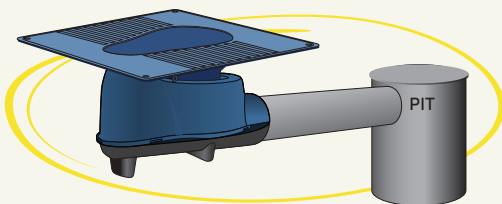

SATO I-TRAP

CONNECTION SYSTEM

The I-tap single outlet connection & sealing system helps to minimise odours by diverting waste to an offset single pit.

- Self sealing trap door to minimise odours and enhance user experience
- Saves water. The pan uses less than one litre per flush – 80% less than conventional toilet pans
- Visually appealing – its bright colour and unique award-winning design is a welcome addition to any direct pit
- Increased safety. Limited outlet aperture helps to prevent young children from falling into pits
- Easy and cost effective to install and maintain
- Sanitation for a lifetime – our 'trap door' mechanism has been tested to last the equivalent of 100 years of use by a household of five

Features

- The I-Trap is designed to house the pan on top and a pipe to the side that directs waste to a single pit
- There are different product solutions with integrated stool and pans available in Southeast Asia

Advantages of I-Trap over conventional P-trap systems

- The I-Trap is designed to house the pan on top and a pipe to the side that directs waste to a single pit
- There are different product solutions with integrated stool and pans available in Southeast Asia

✓ SATO I-TRAP

CONVENTIONAL TRAP

P-trap systems lead to smelly toilets that can easily clog allowing entry to insects and contaminants. They use 8-10 litres of water per flush and can be difficult to maintain.