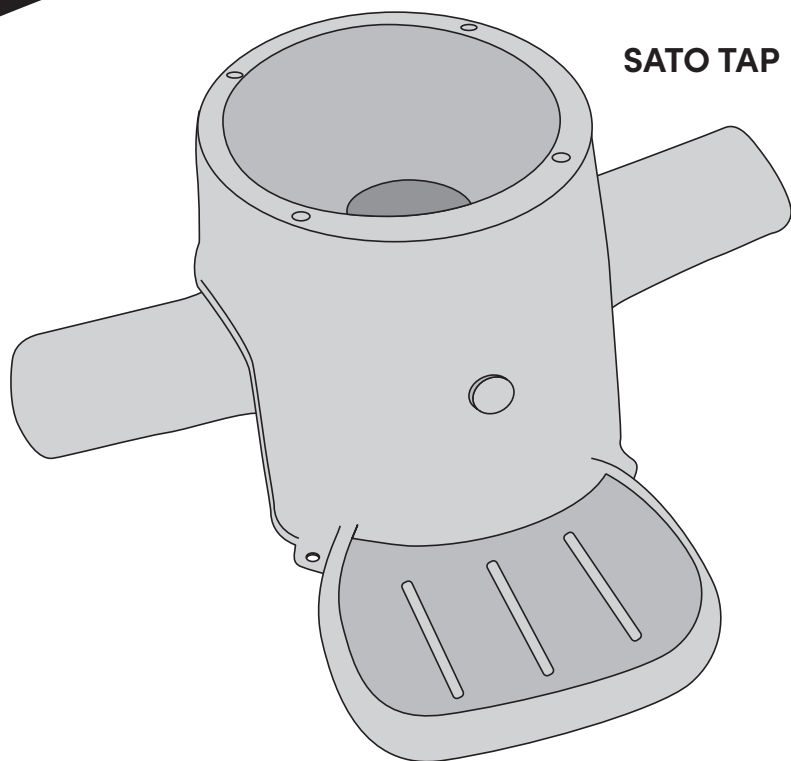

SATO TAP

STATION DE LAVAGE DES MAINS

GUIDE D'INSTALLATION

SATO

A BETTER LIFE.
EVERY DAY.

1

2

3