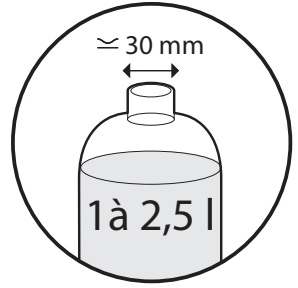

SATO TAP

STATION DE LAVAGE DES MAINS

GUIDE D'INSTALLATION

SATO

A BETTER LIFE.
EVERY DAY.

1

2

3