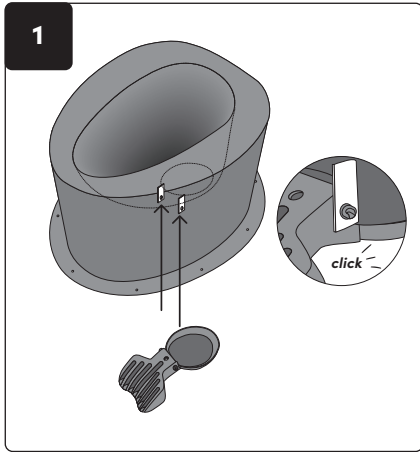

STOOL

INSTALLATION GUIDE

SATO206

SÄTO

A BETTER LIFE.
EVERY DAY.

1

2

STOOL RETROFIT GUIDE