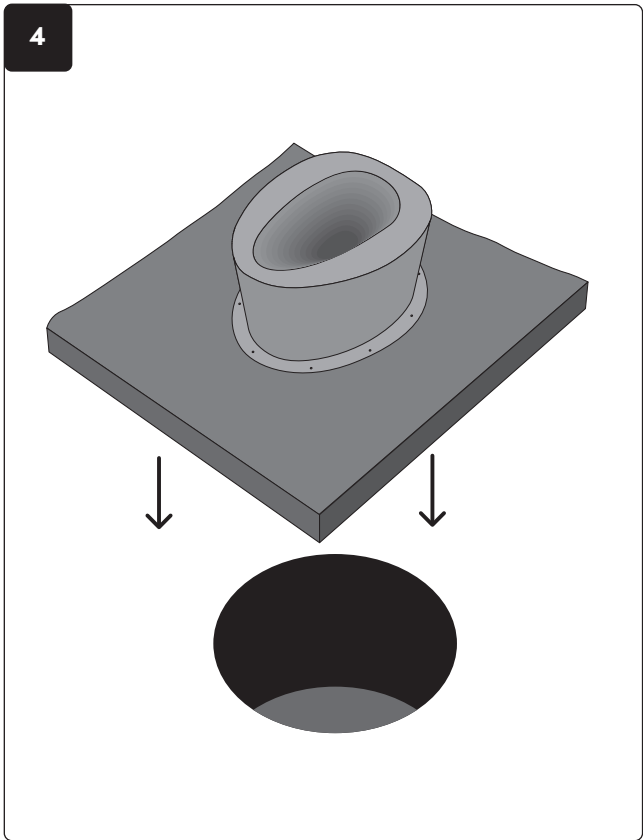

STOOL

INSTALLATION GUIDE

SATO206

SÄTO

A BETTER LIFE.
EVERY DAY.

1

2

STOOL RETROFIT GUIDE