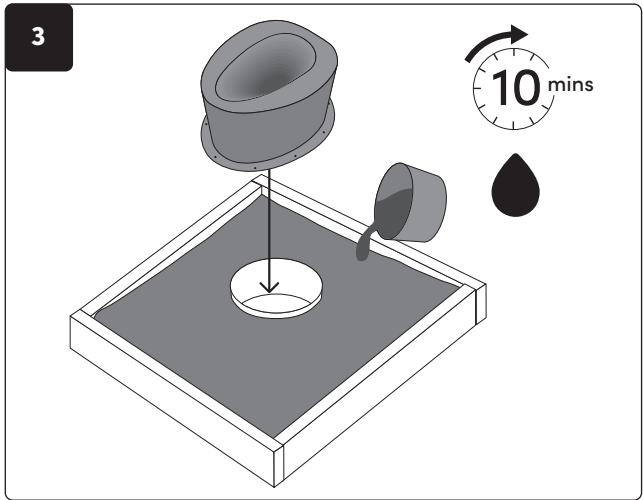

STOOL

INSTALLATION GUIDE

SATO206

SÄTO

A BETTER LIFE.
EVERY DAY.

1

2

STOOL RETROFIT GUIDE