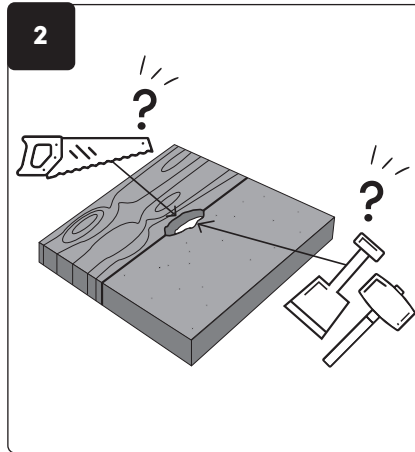

STOOL

INSTALLATION GUIDE

SATO206

SÄTO

A BETTER LIFE.
EVERY DAY.

1

2

STOOL RETROFIT GUIDE