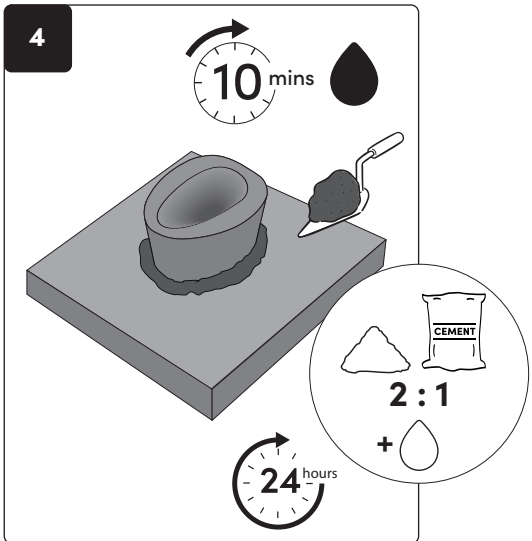

STOOL

INSTALLATION GUIDE

SATO206

SÄTO

A BETTER LIFE.
EVERY DAY.

1

2

STOOL RETROFIT GUIDE