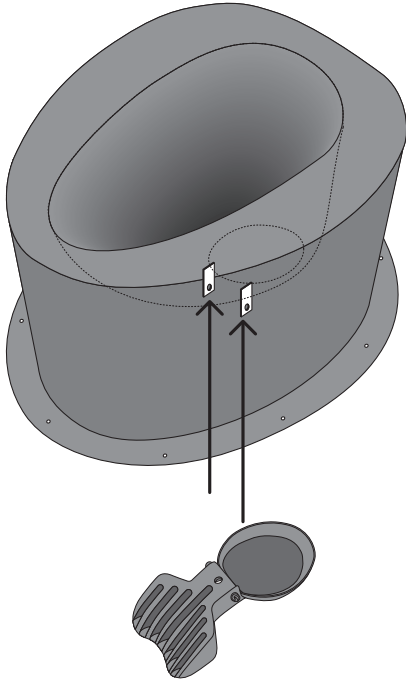

STOOL

INSTALLATION GUIDE

SATO206

SÄTO

A BETTER LIFE.
EVERY DAY.

1

2

STOOL RETROFIT GUIDE