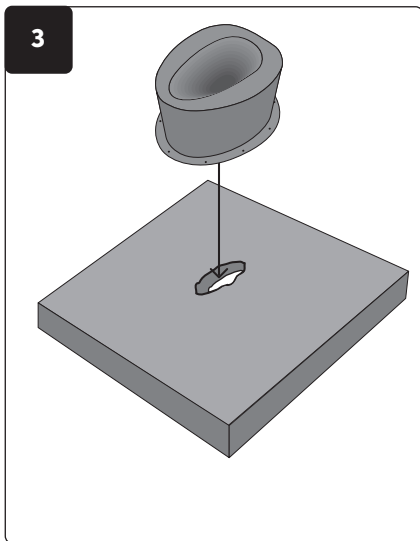

STOOL

INSTALLATION GUIDE

SATO206

SÄTO

A BETTER LIFE.
EVERY DAY.

1

2

STOOL RETROFIT GUIDE