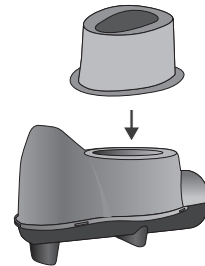

SATO173

6

SATO163

6

SATO212

[www.sato.lixil.com/support](http://www.sato.lixil.com/support)

Please call our Customer Experience Centre:

India+1800 202 1626 - Monday to Friday between 9am-6pm